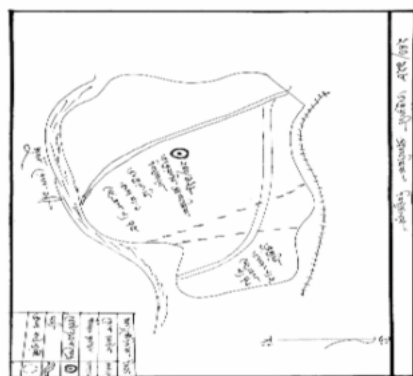

Polling Station Building Front View

Nazri Naksha