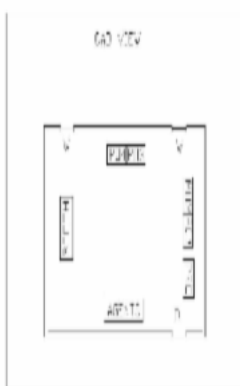

Nazri Naksha

Google Map View

Polling Station Building Front View

Polling Station Front View

Cad View

Key MAP View