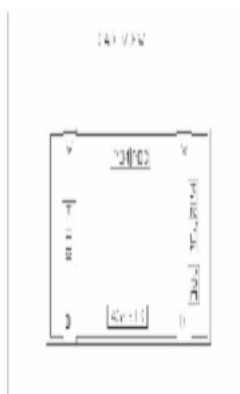

Nazri Naksha

Google Map View

Polling Station Building Front View

Polling Station Front View

Cad View

Key MAP View