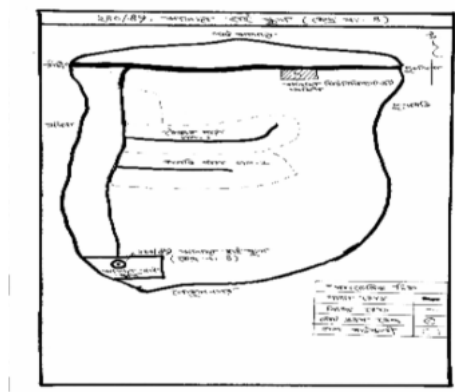

Polling Station Building Front View

Nazri Naksha