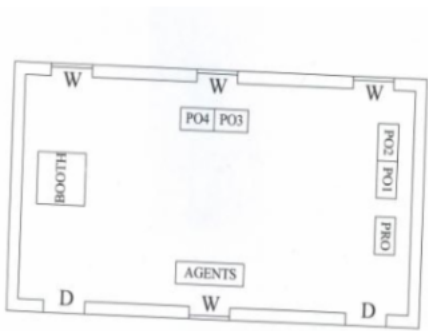

Nazri Naksha

Google Map View

Polling Station Building Front View

Polling Station Front View

Cad View

Key MAP View