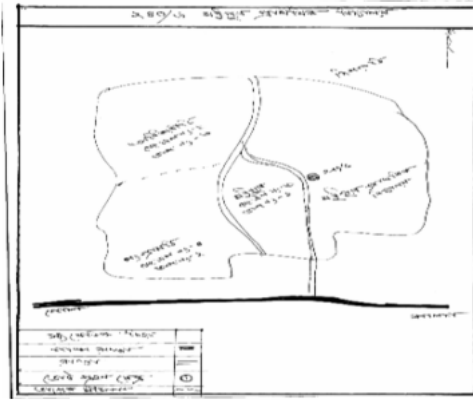

Polling Station Building Front View

Nazri Naksha