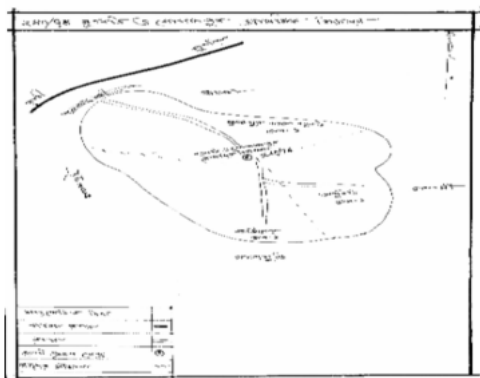

Polling Station Building Front View

Nazri Naksha