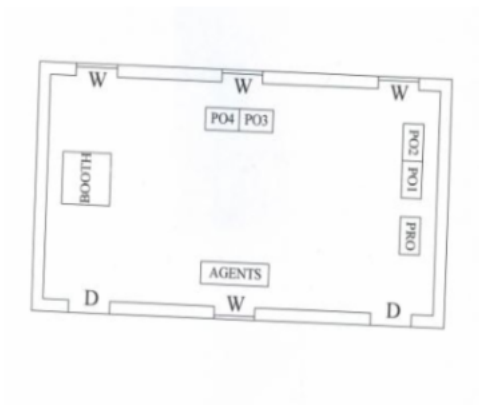

Nazri Naksha

Google Map View

Polling Station Building Front View

Polling Station Front View

Cad View

Key MAP View