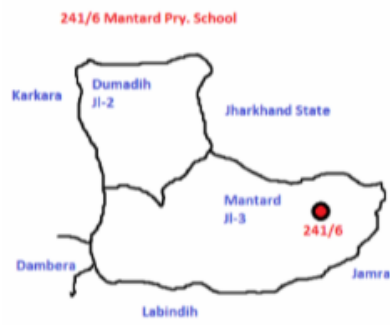

Nazri Naksha

Google Map View