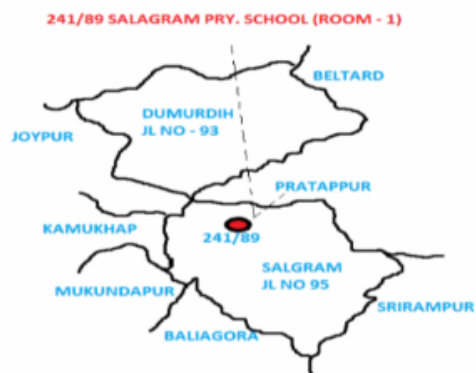

Nazri Naksha

Google Map View