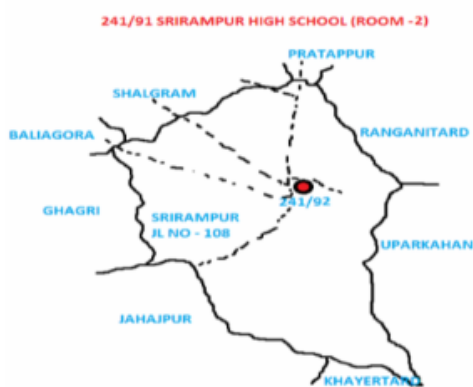

Nazri Naksha

Google Map View