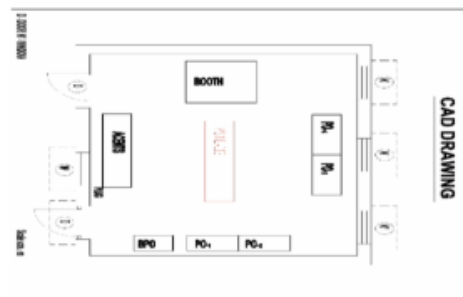

Nazri Naksha

Google Map View

Polling Station Building Front View

Polling Station Front View

Cad View

Key MAP View