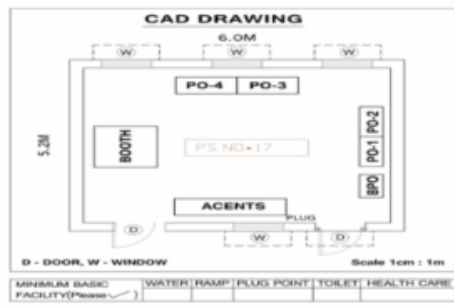

Nazri Naksha

Google Map View

Polling Station Building Front View

Polling Station Front View

Cad View

Key MAP View