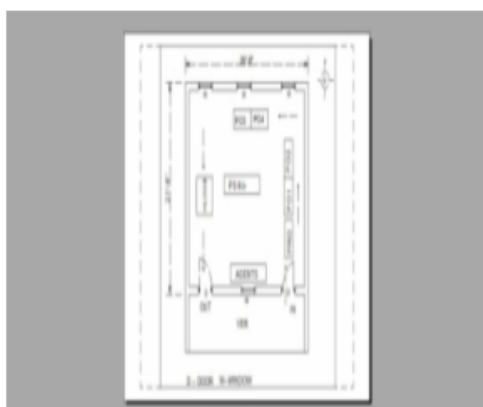

Nazri Naksha

Google Map View

Polling Station Building Front View

Polling Station Front View

Cad View

Key MAP View