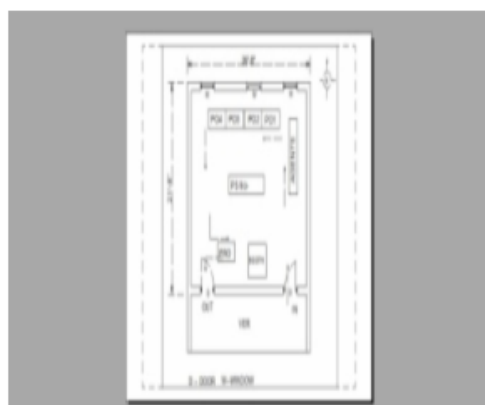

Nazri Naksha

Google Map View

Polling Station Building Front View

Polling Station Front View

Cad View

Key MAP View