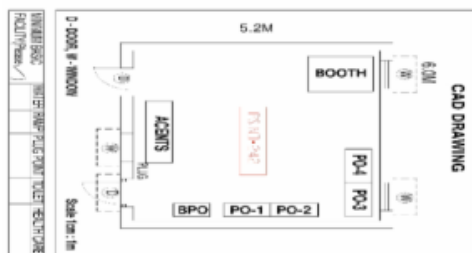

Nazri Naksha

Google Map View

Polling Station Building Front View

Polling Station Front View

Cad View

Key MAP View