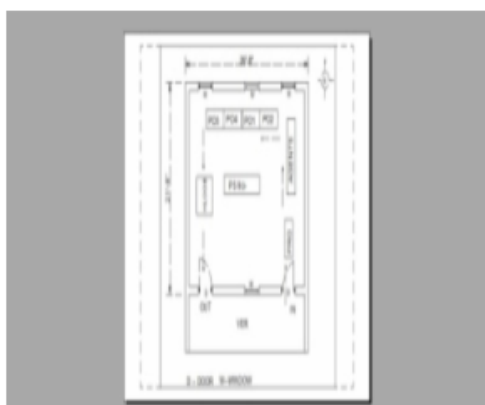

Nazri Naksha

Google Map View

Polling Station Building Front View

Polling Station Front View

Cad View

Key MAP View