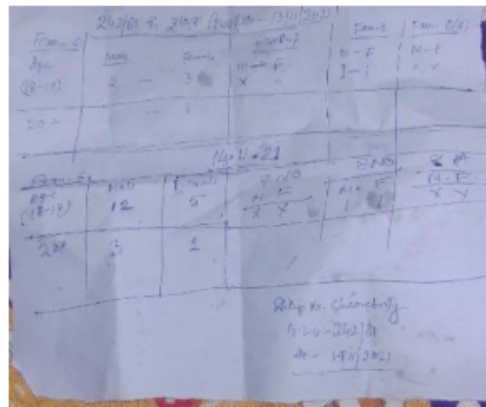

Polling Station Front View