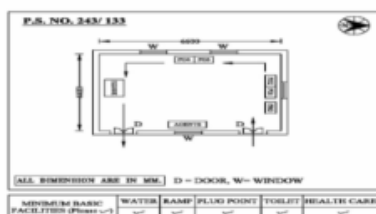

Nazri Naksha

Google Map View

Polling Station Building Front View

Polling Station Front View

Cad View

Key MAP View