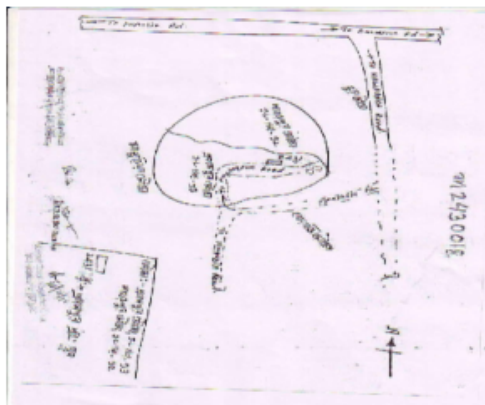

Polling Station Building Front View

Nazri Naksha