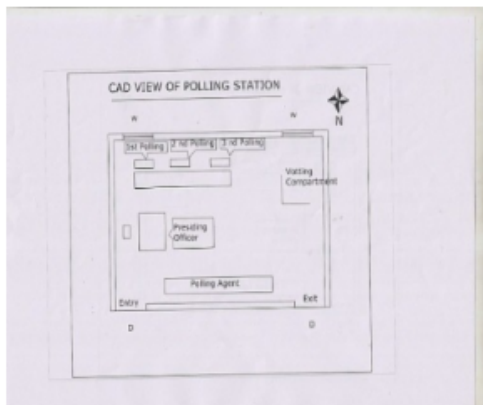

Nazri Naksha

Google Map View

Polling Station Building Front View

Polling Station Front View

Cad View

Key MAP View