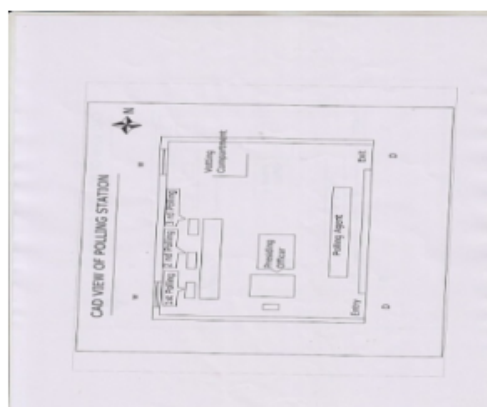

Nazri Naksha

Google Map View

Polling Station Building Front View

Polling Station Front View

Cad View

Key MAP View