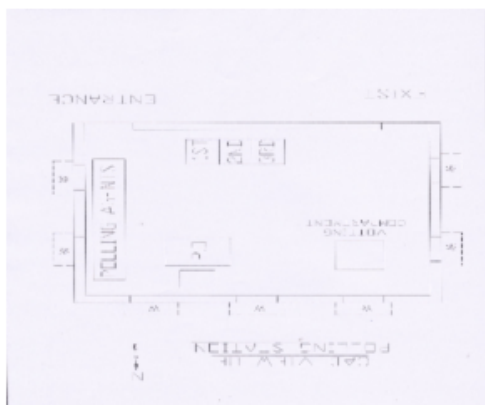

Nazri Naksha

Google Map View

Polling Station Building Front View

Polling Station Front View

Cad View

Key MAP View