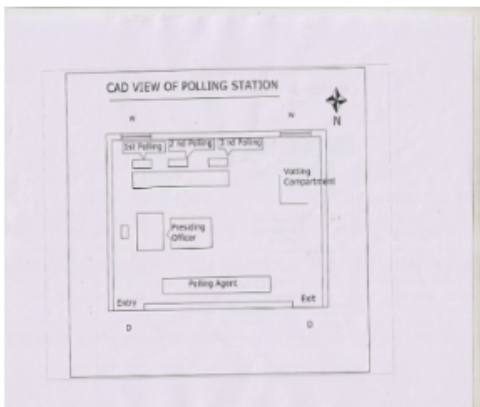

Nazri Naksha

Google Map View

Polling Station Building Front View

Polling Station Front View

Cad View

Key MAP View