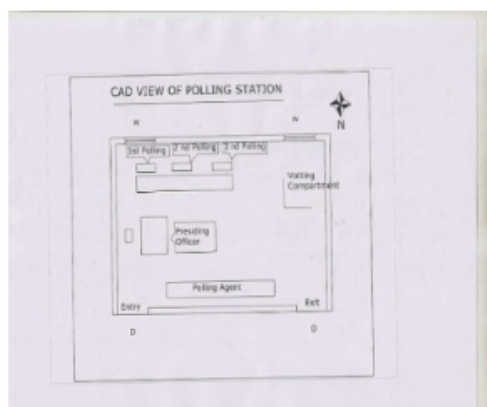

Nazri Naksha

Google Map View

Polling Station Building Front View

Polling Station Front View

Cad View

Key MAP View