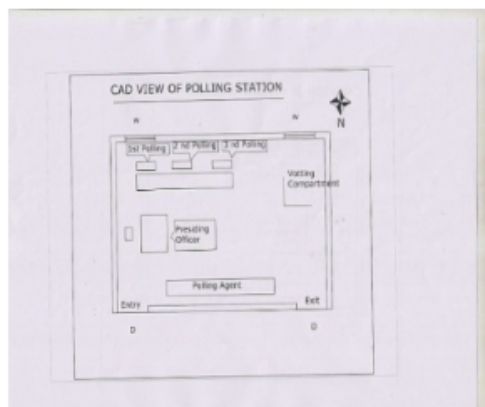

Nazri Naksha

Google Map View

Polling Station Building Front View

Polling Station Front View

Cad View

Key MAP View