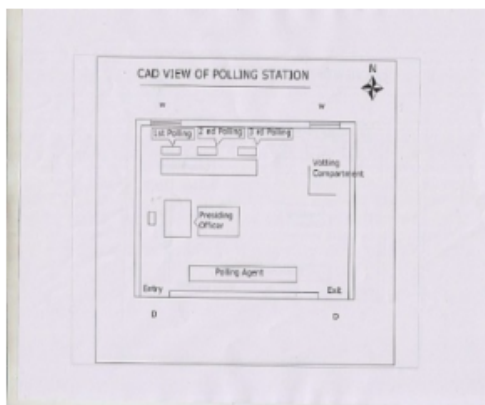

Nazri Naksha

Google Map View

Polling Station Building Front View

Polling Station Front View

Cad View

Key MAP View