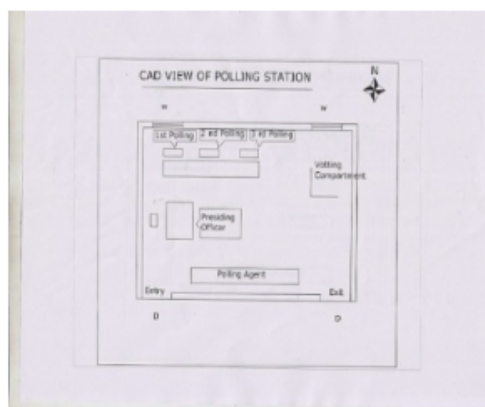

Nazri Naksha

Google Map View

Polling Station Building Front View

Polling Station Front View

Cad View

Key MAP View