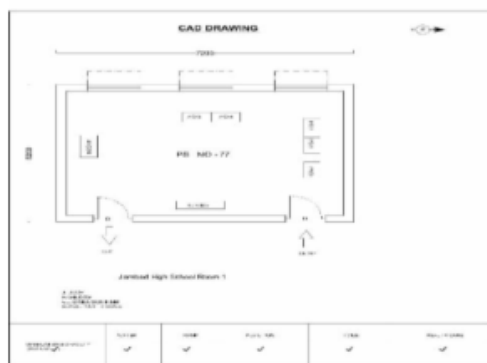

Nazri Naksha

Google Map View

Polling Station Building Front View

Polling Station Front View

Cad View

Key MAP View