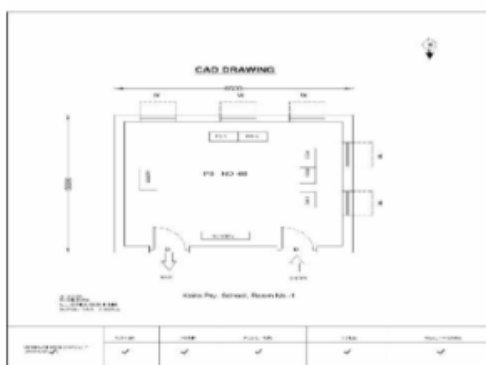

Nazri Naksha

Google Map View

Polling Station Building Front View

Polling Station Front View

Cad View

Key MAP View