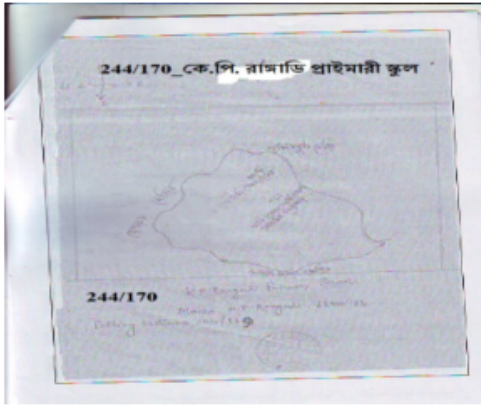

Nazri Naksha

Google Map View