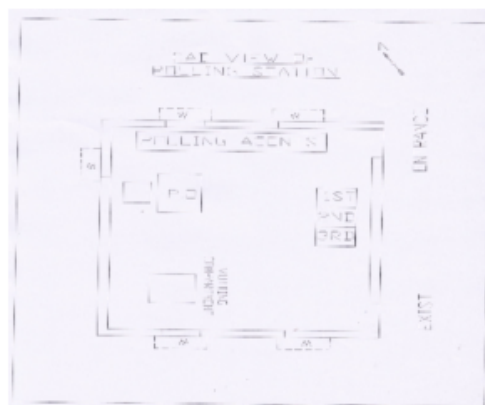

Nazri Naksha

Google Map View

Polling Station Building Front View

Powered by MapCam

Polling Station Front View

Cad View

Key MAP View