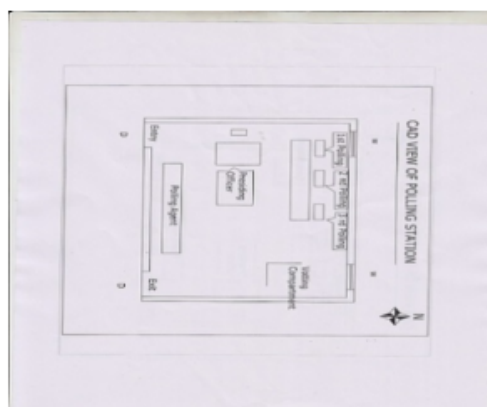

Nazri Naksha

Google Map View

Polling Station Building Front View

Polling Station Front View

Cad View

Key MAP View