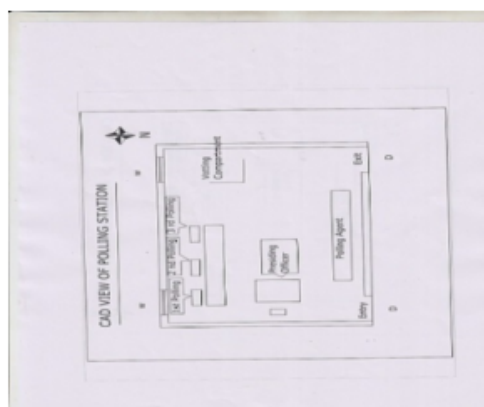

Nazri Naksha

Google Map View

Polling Station Building Front View

Powered by **Wotacam**

Polling Station Front View

REDMI NOTE 7S
48MP DUAL CAMERA

Cad View

Key MAP View