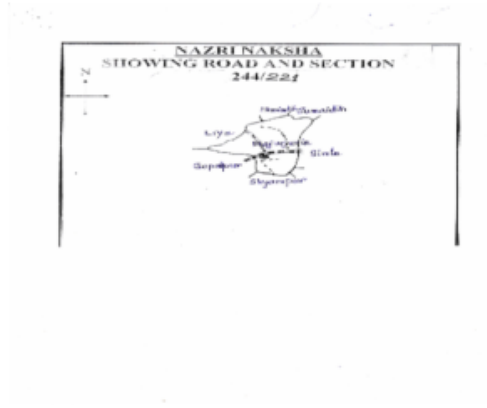

Nazri Naksha

Google Map View