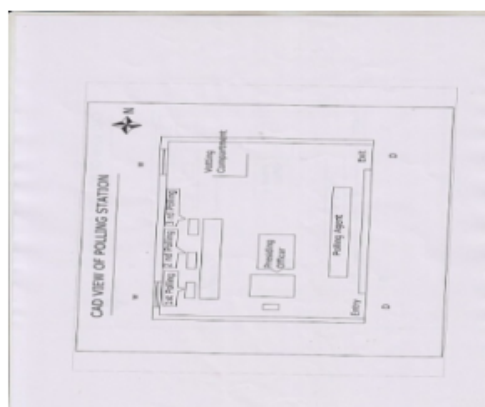

Nazri Naksha

Google Map View

Polling Station Building Front View

Polling Station Front View

Cad View

Key MAP View