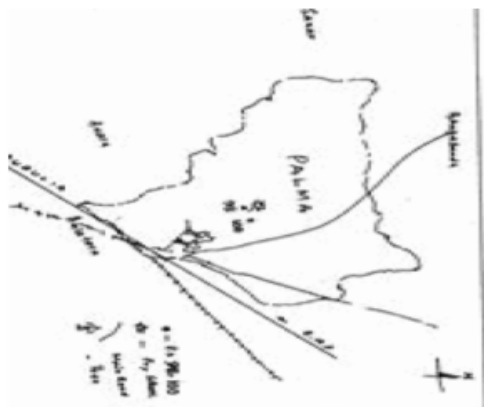

Nazri Naksha

Google Map View