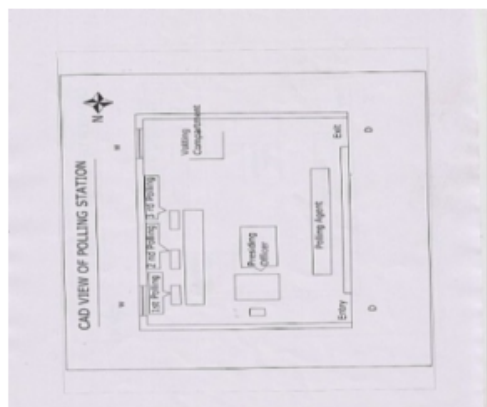

Nazri Naksha

Google Map View

Polling Station Building Front View

Polling Station Front View

Cad View

Key MAP View