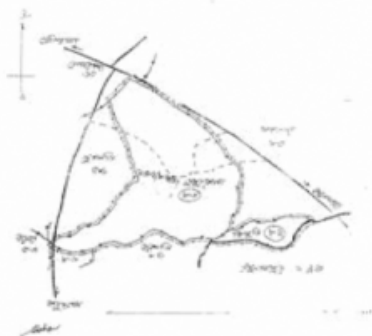

Nazri Naksha

Google Map View