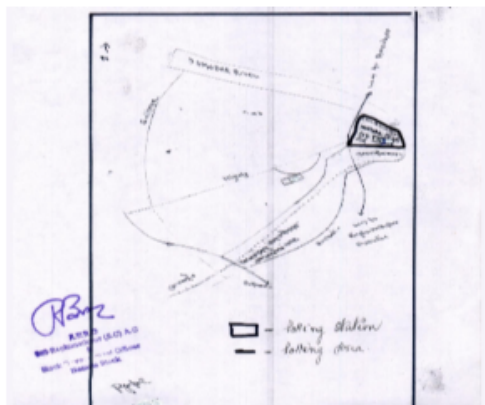

Nazri Naksha

Google Map View