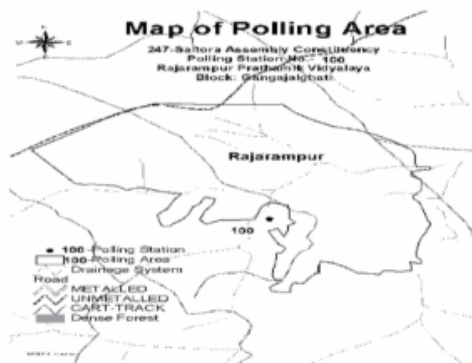

Nazri Naksha

Google Map View