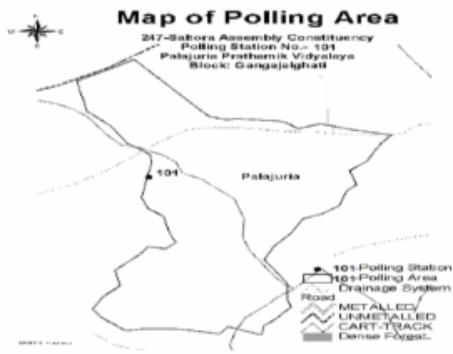

Nazri Naksha

Google Map View