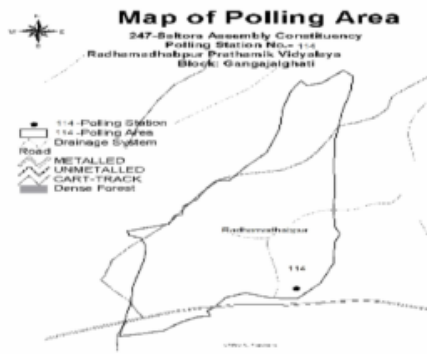

Nazri Naksha

Google Map View