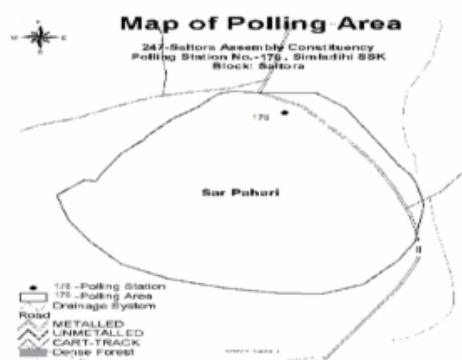

Nazri Naksha

Google Map View