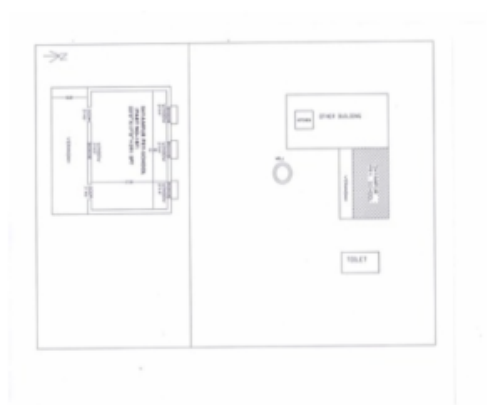

Nazri Naksha

Google Map View

Polling Station Building Front View

Polling Station Front View

Cad View

Key MAP View