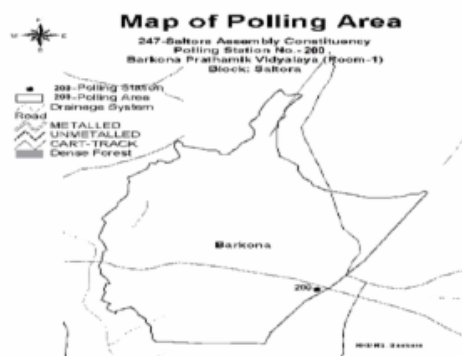

Nazri Naksha

Google Map View