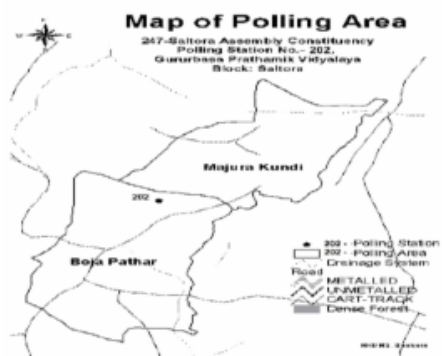

Nazri Naksha

Google Map View