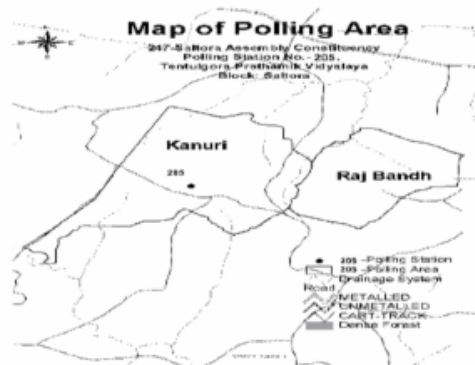

Nazri Naksha

Google Map View