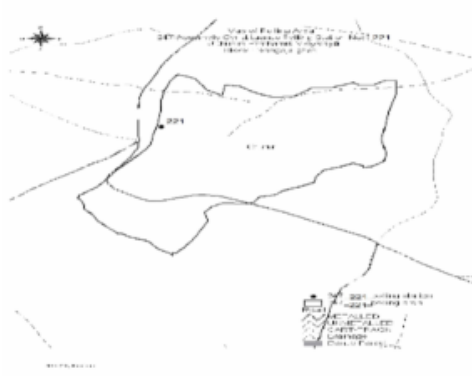

Nazri Naksha

Google Map View