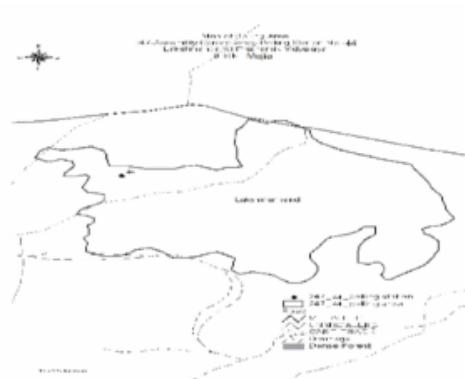

Nazri Naksha

Google Map View